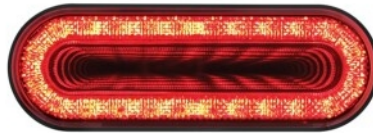

Item No. 36656

24 LED 6" Oval Mirage Light (Stop, Turn & Tail) - Red LED/Red Lens

MSRP: $ 22.99

OEM No. :