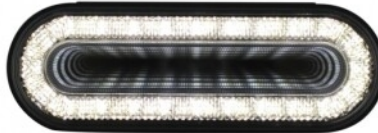

Item No. 36837

24 LED 6" Oval Mirage Light (Back-Up)

MSRP: $ 24.99

OEM No. :