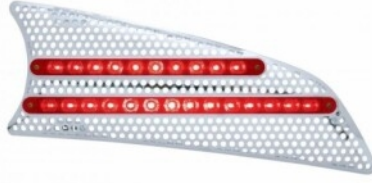

Item No. 41536
2007+ Kenworth T660 LED Air Intake (Passenger) - Red LED/Red Lens

MSRP: $ 69.69
OEM No. :