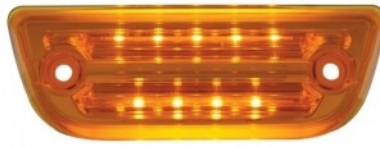

# Kenworth Truck Sell Sheet July 2023

**Item No. 36748**

3 LED Fender Turn Signal/Parking Light For Kenworth T680/T700/T880 - Amber LED/Clear Lens

MSRP: \$ 25.29

OEM No. : P54-1287

**Item No. 36779**

9 LED Rectangular Cab Light For Peterbilt 579 & Kenworth T680/T770/T880- Amber LED/Amber Lens