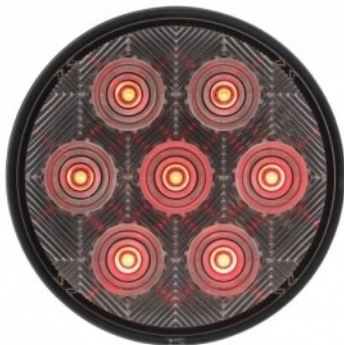

Item No. 39118

7 LED 4" Round Competition Series Light
(Stop, Turn & Tail) - Red LED/Clear Lens

MSRP: $ 12.59

OEM No. :